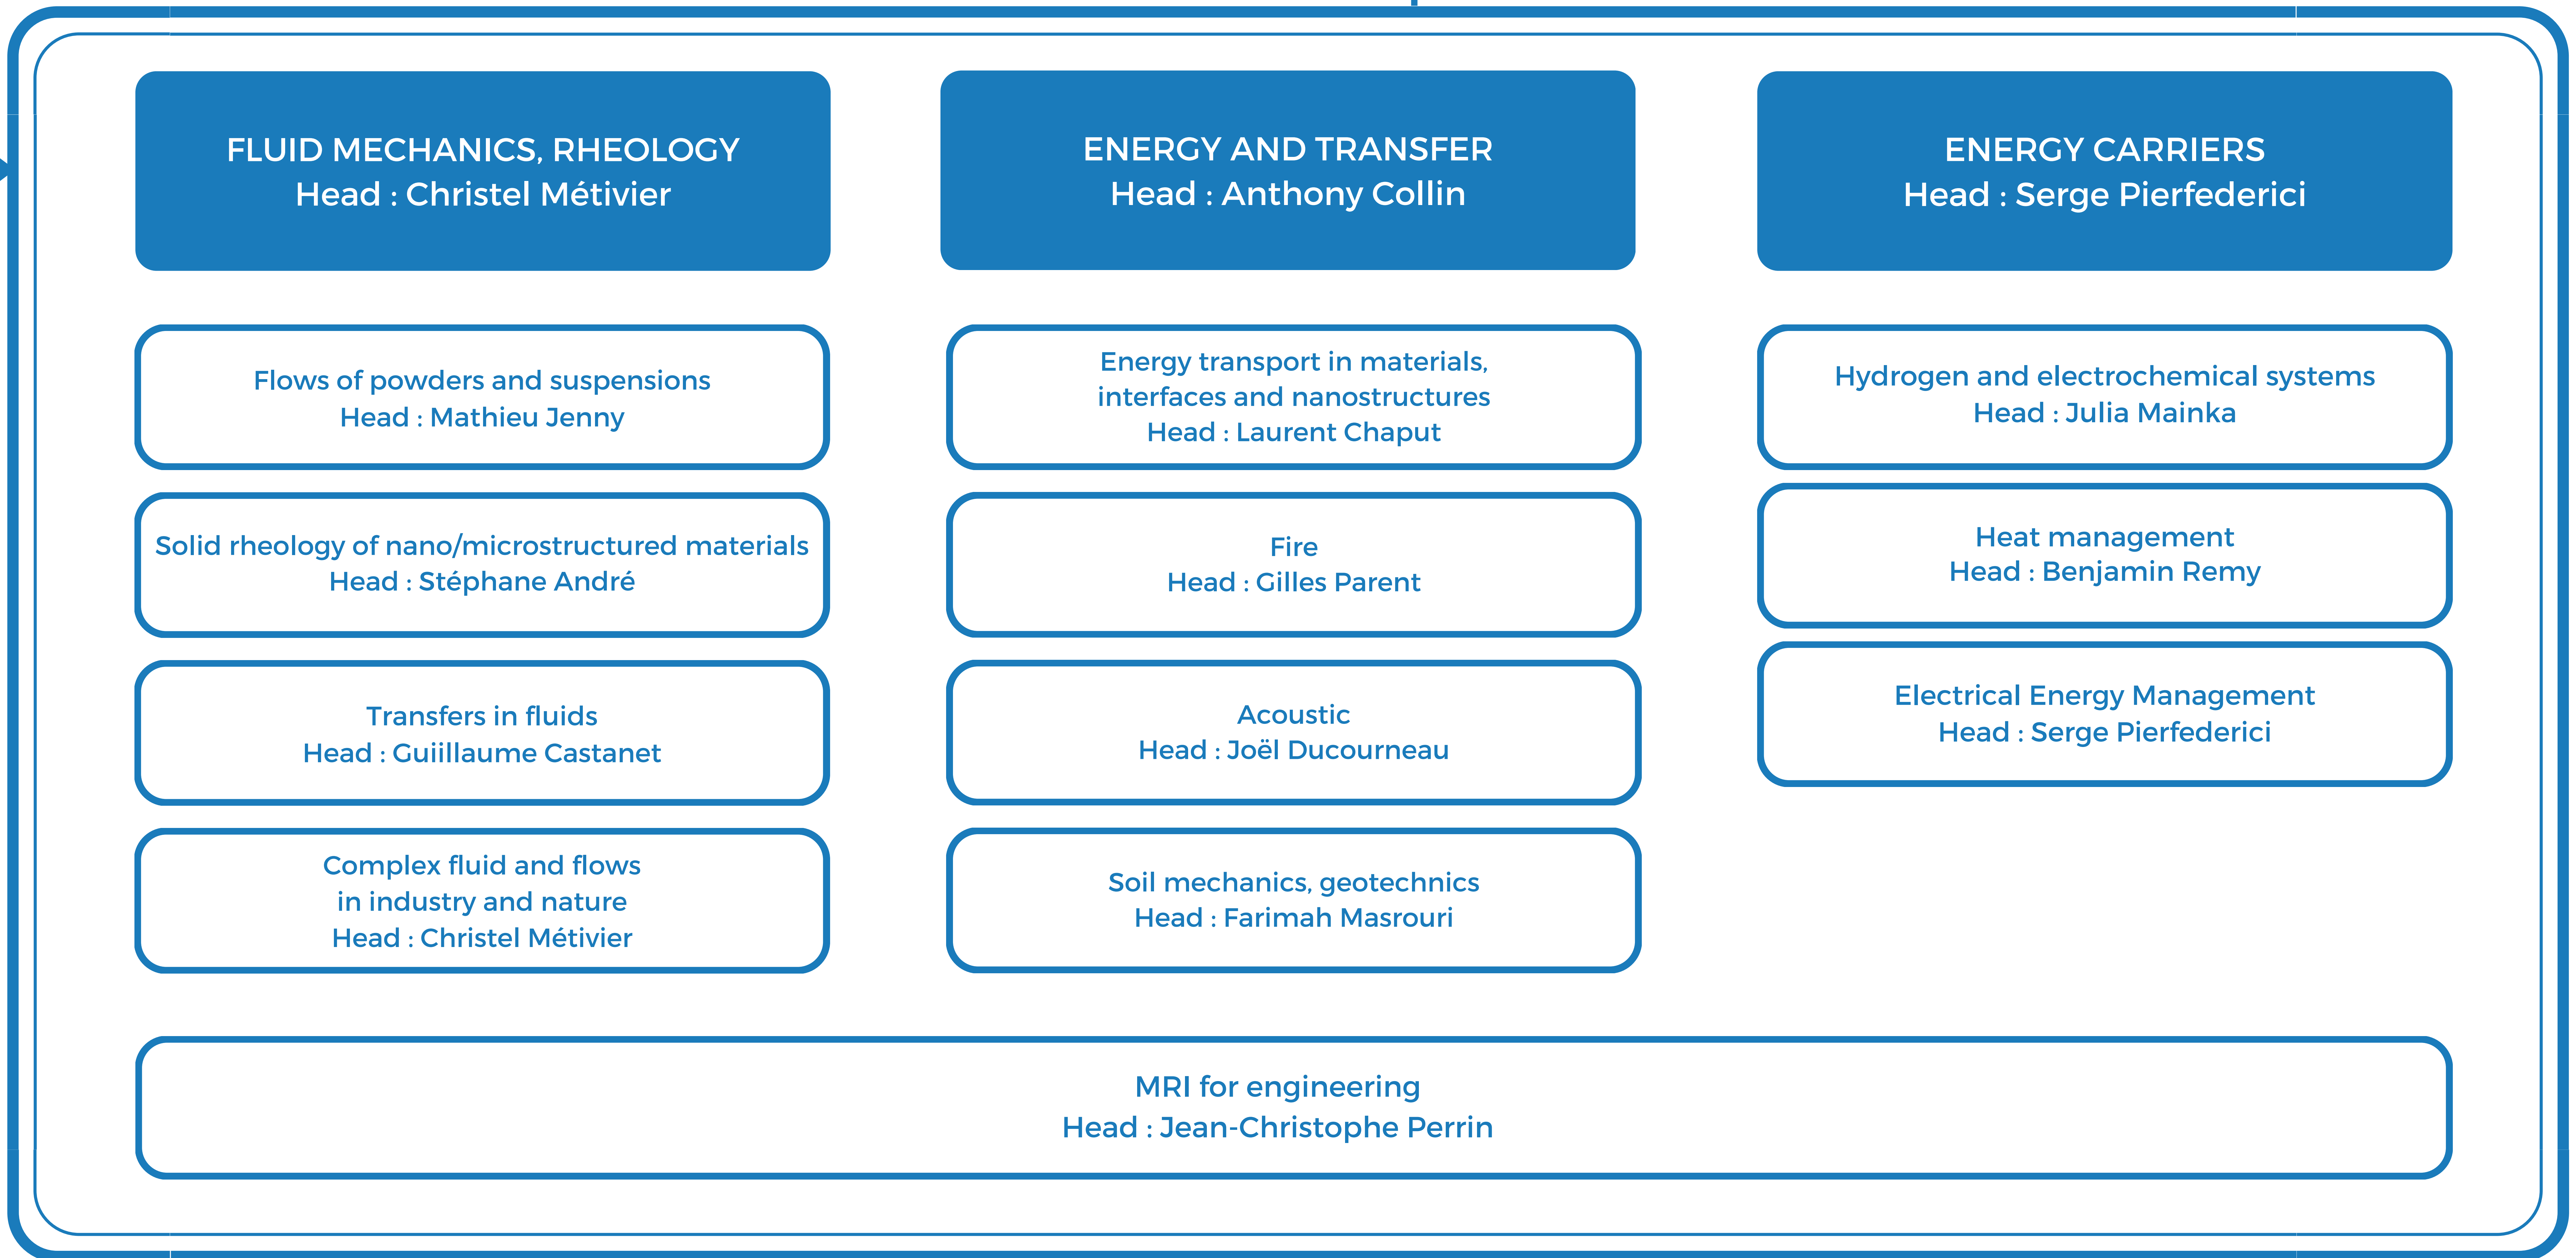

Organization chart as of April, 2024

Technical department

3 Research Groups

3 Research Groups

11 research teams
+ 1 transverse research team

Metrology platform

9 technical platforms, **7 of which have the Métro'NRJ label**

Scientific manager : Pascal Boulet
Quality manager : Kévin Mozet
Technical managers : Hadrien Chaynes & Christophe Morlot
Animator coordinator : Ludovic Buhler

Technical referents for platforms