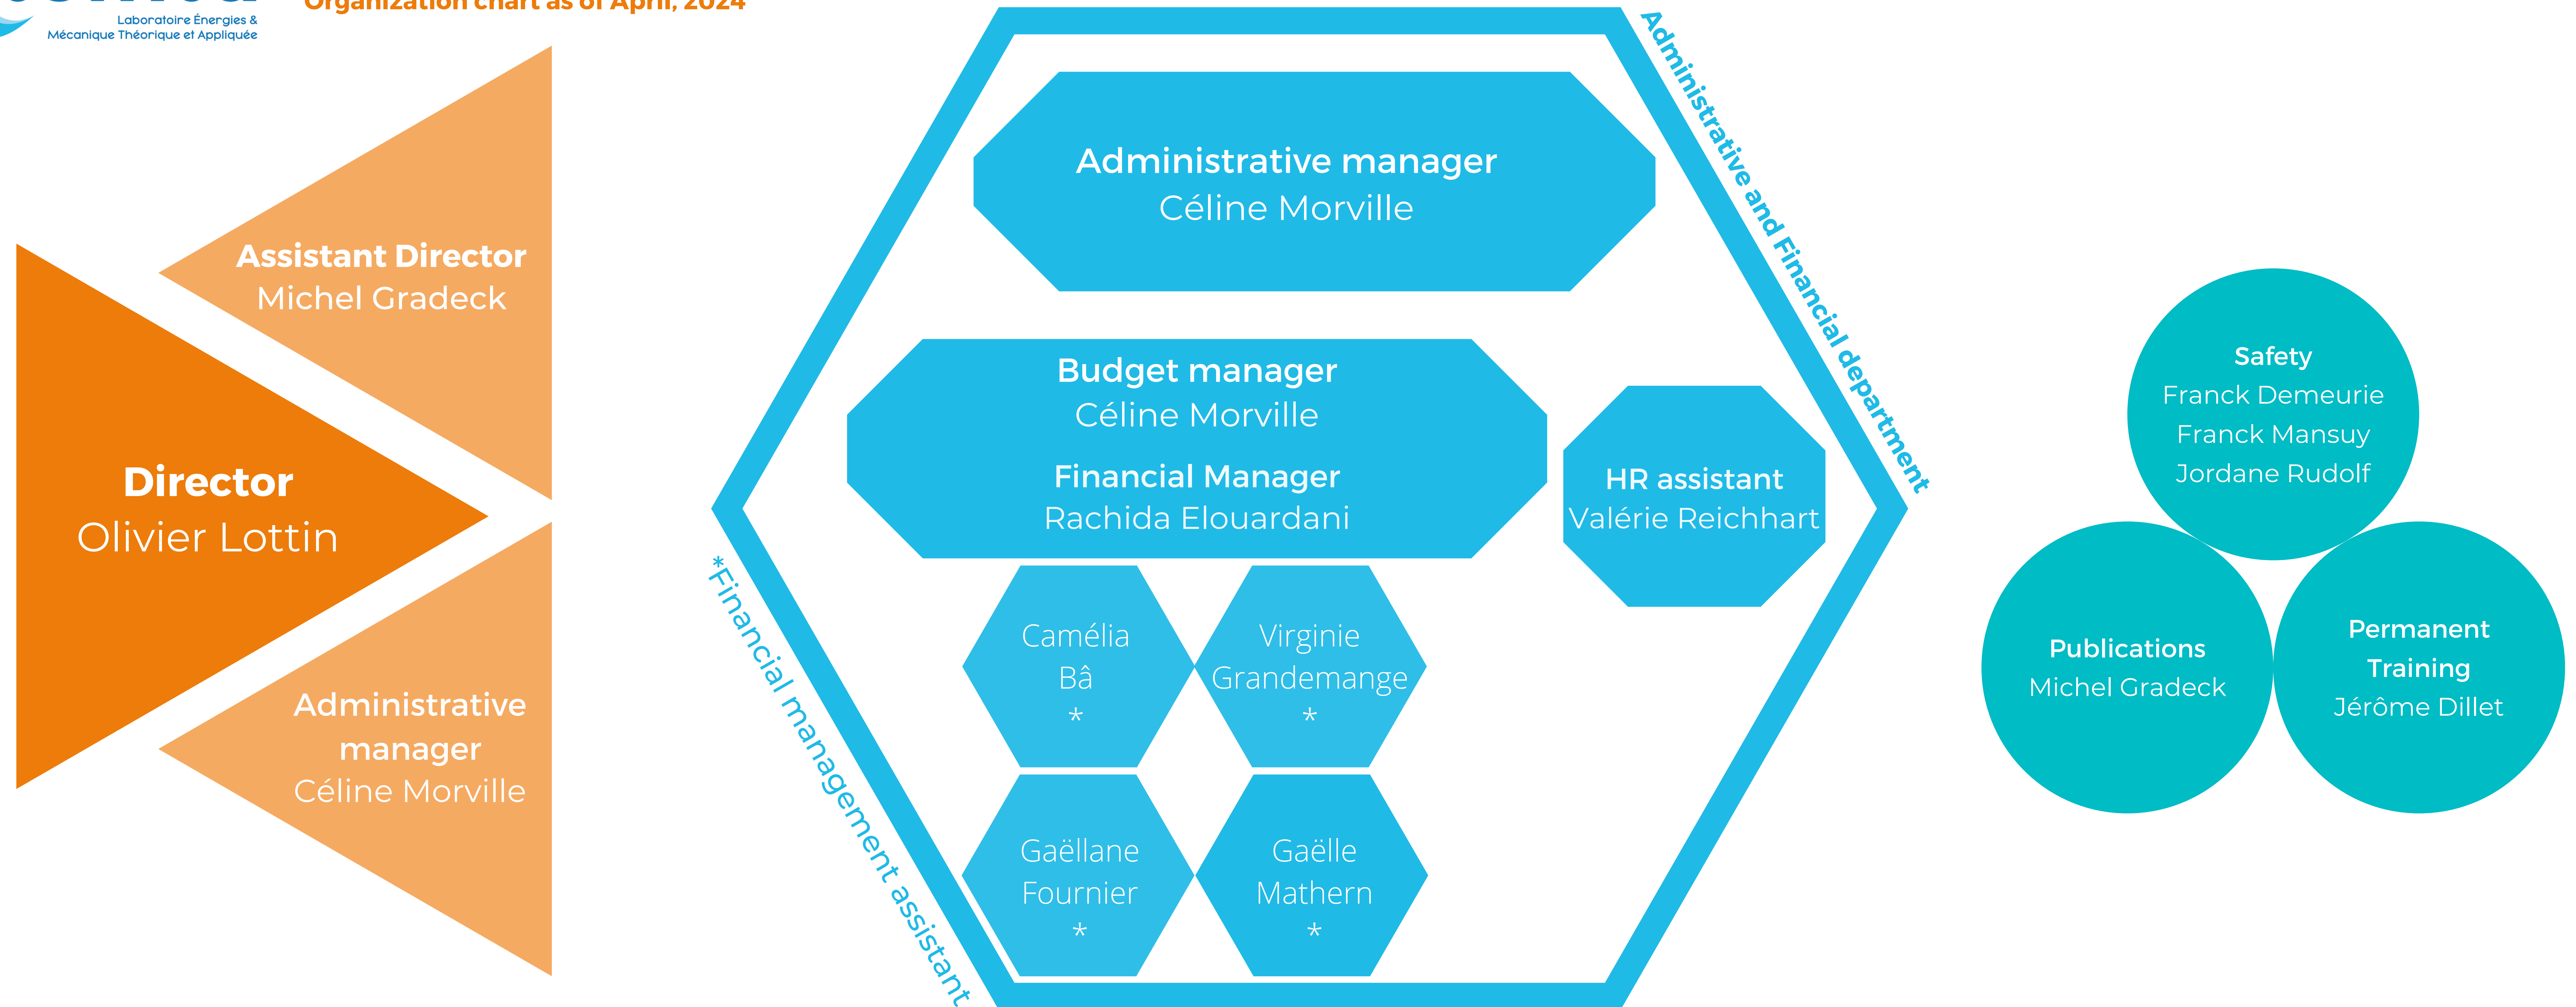

Organization chart as of April, 2024

Technical department

3 Research Groups

3 Research Groups

11 research teams
+ 1 transverse research team

Metrology platform

9 technical platforms, **7 of which have the Métro'NRJ label**

Scientific manager : Pascal Boulet
Quality manager : Kévin Mozet
Technical managers : Hadrien Chaynes & Christophe Morlot
Animator coordinator : Ludovic Buhler

Technical referents for platforms