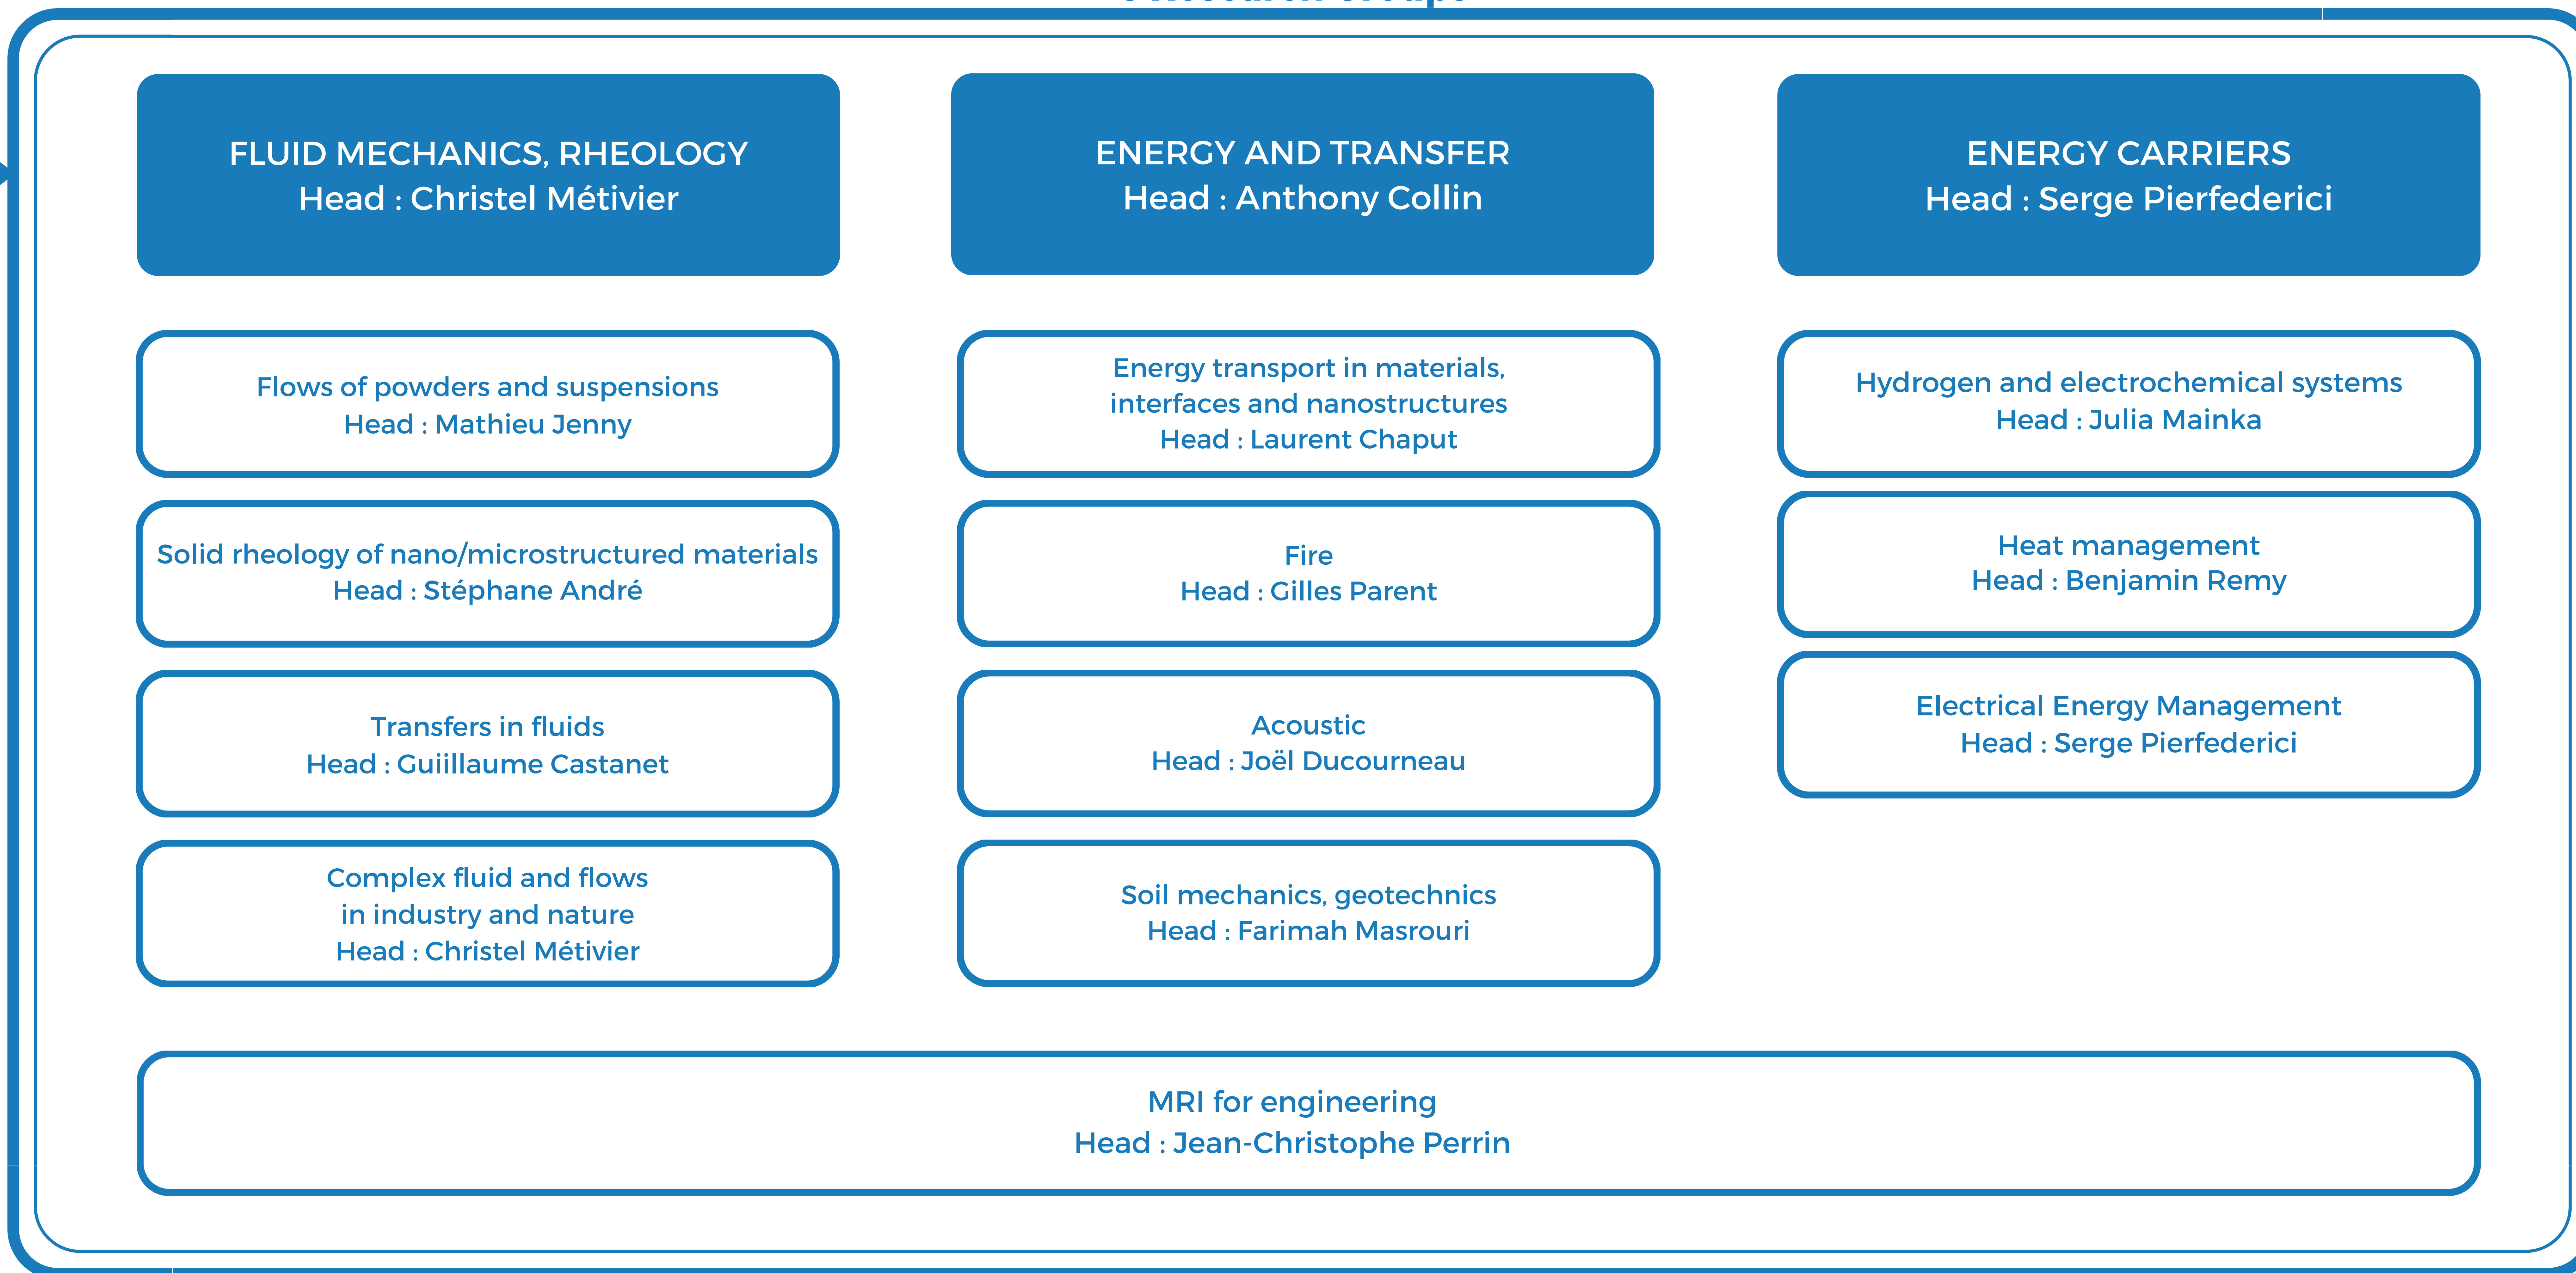

Organization chart as of July, 2024

Technical department

3 Research Groups

3 Research Groups

11 research teams
+ 1 transverse research team

Metrology platform

9 technical platforms, **7 of which have the Métro'NRJ label**