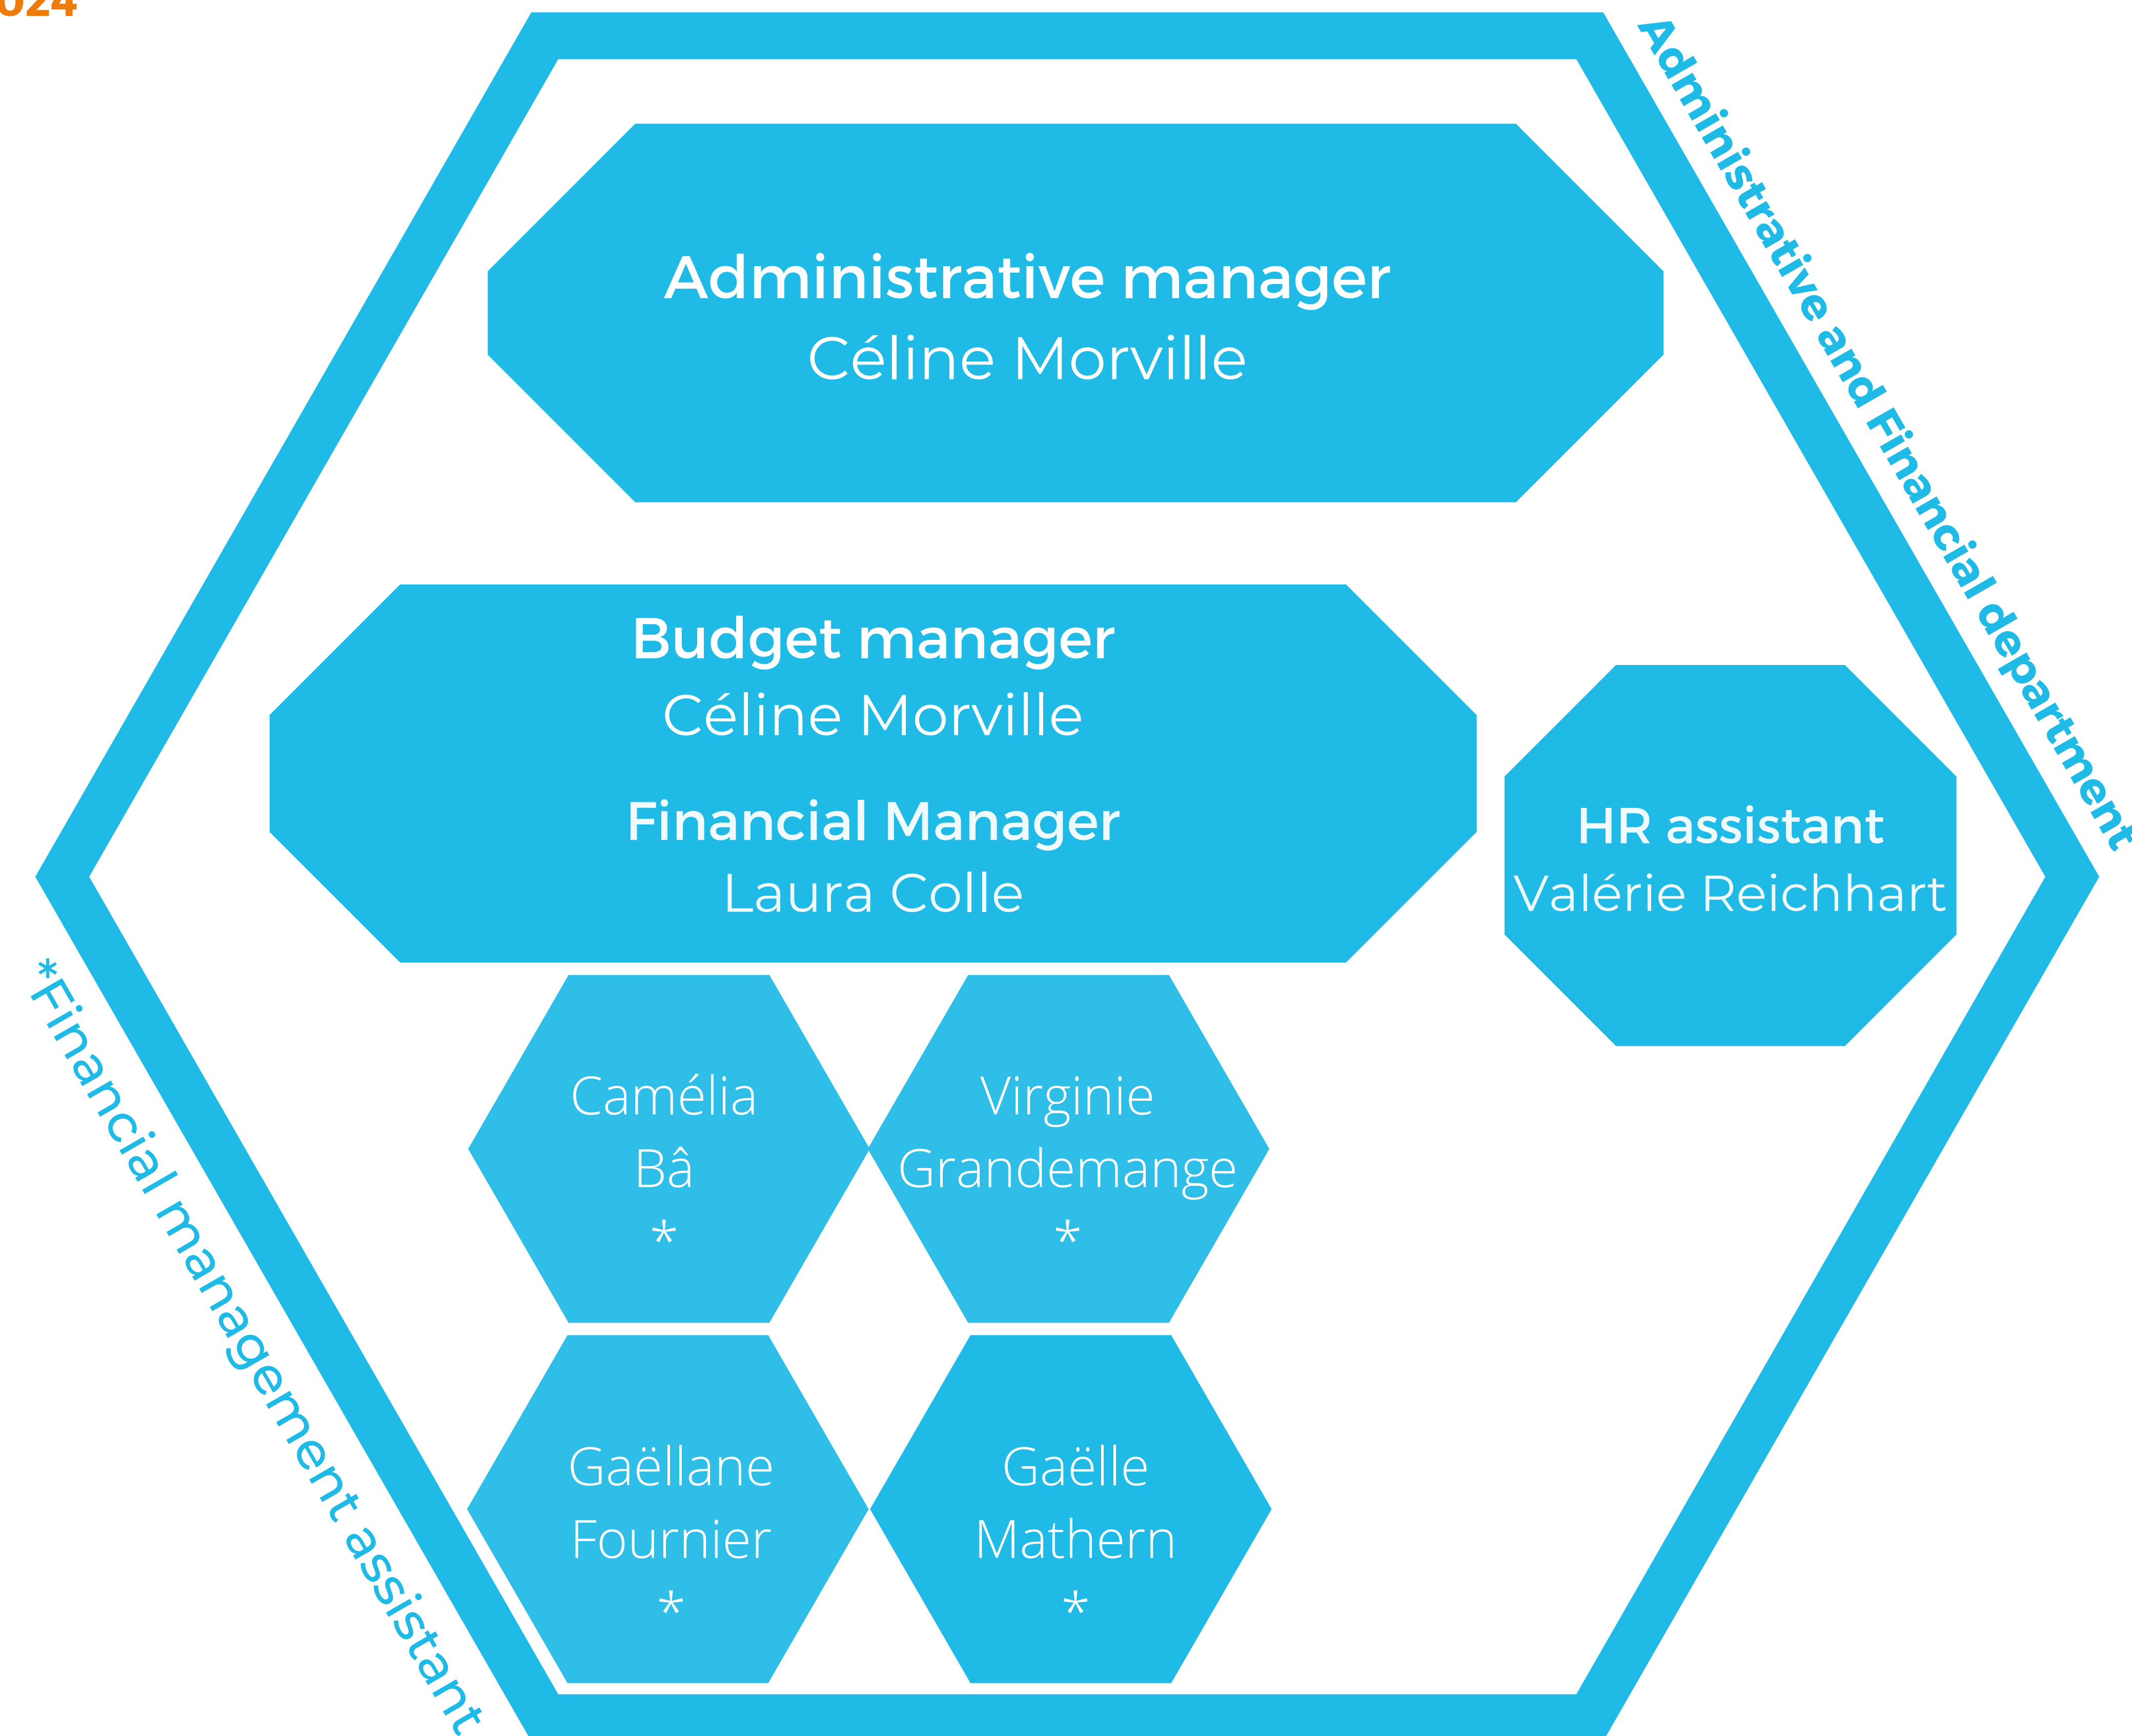

Organization chart as of July, 2024

Technical department

3 Research Groups

3 Research Groups

11 research teams
+ 1 transverse research team

Metrology platform

9 technical platforms, **7 of which have the Métro'NRJ label**

Scientific manager : Pascal Boulet
 Quality manager : Kévin Mozet
 Technical managers : Hadrien Chaynes & Christophe Morlot
 Animator coordinator : Ludovic Buhler

Technical referents for platforms