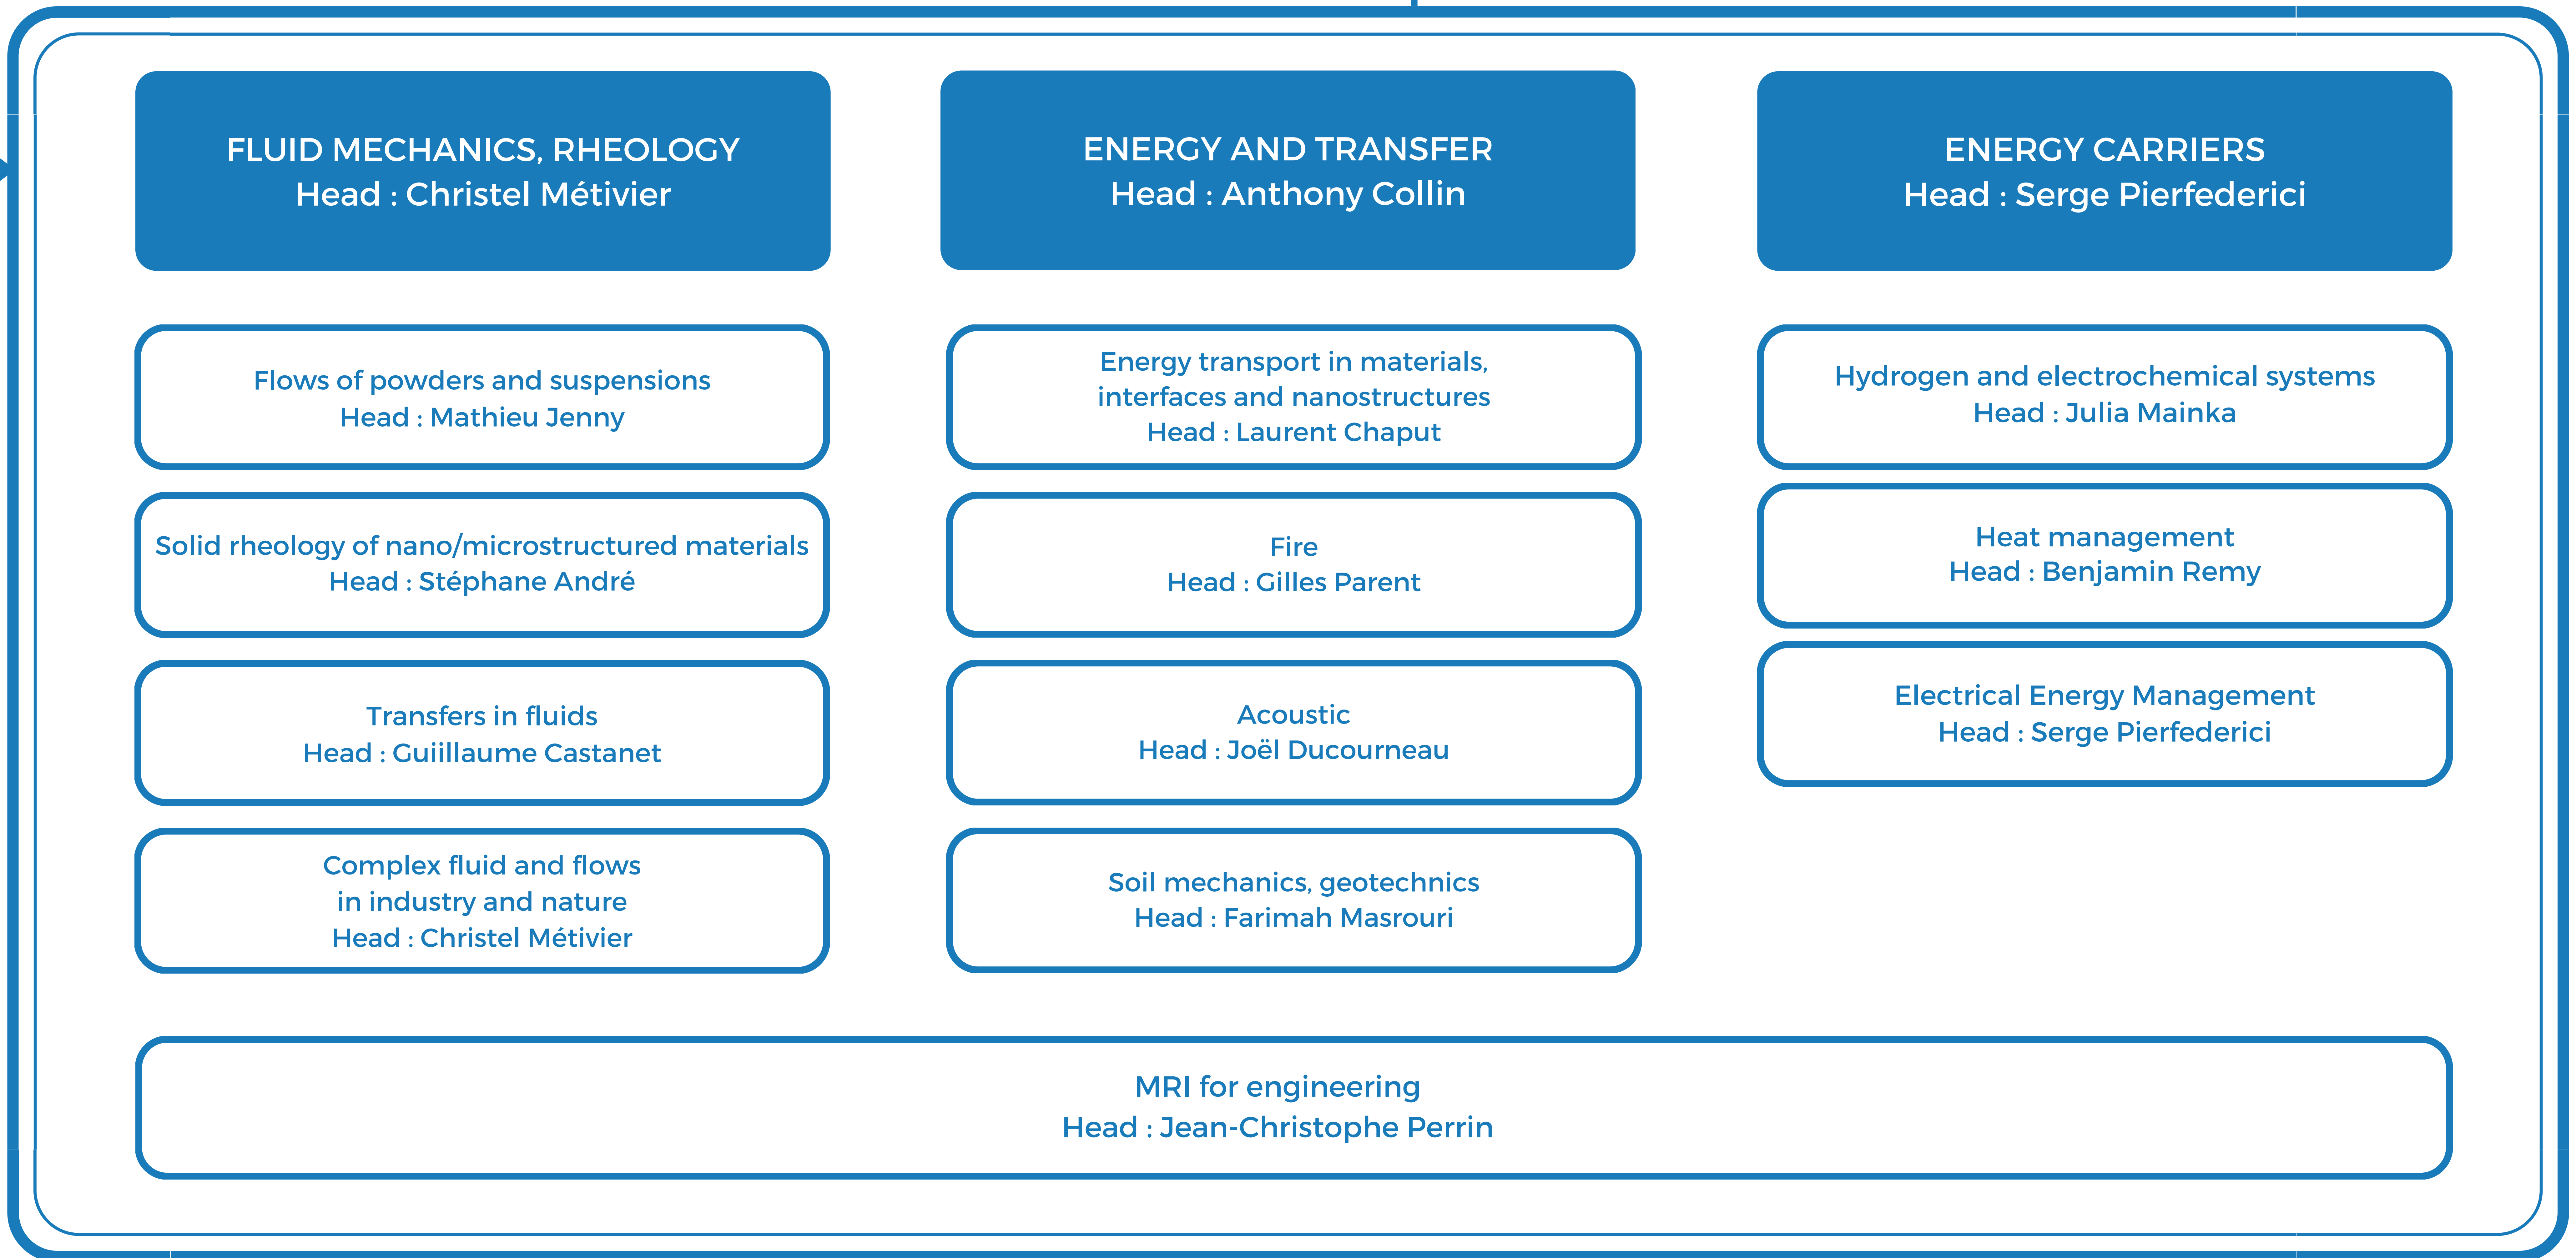

Organization chart as of November, 2024

Technical department

3 Research Groups

3 Research Groups

11 research teams
+ 1 transverse research team

Metrology platform

9 technical platforms, **7 of which have the Métro'NRJ label**

Scientific managers : Nicolas Louvet & Gilles Pernot
 Quality manager : Kévin Mozet
 Technical managers : Hadrien Chaynes & Christophe Morlot
 Animator coordinator : Ludovic Buhler

Technical referents for platforms