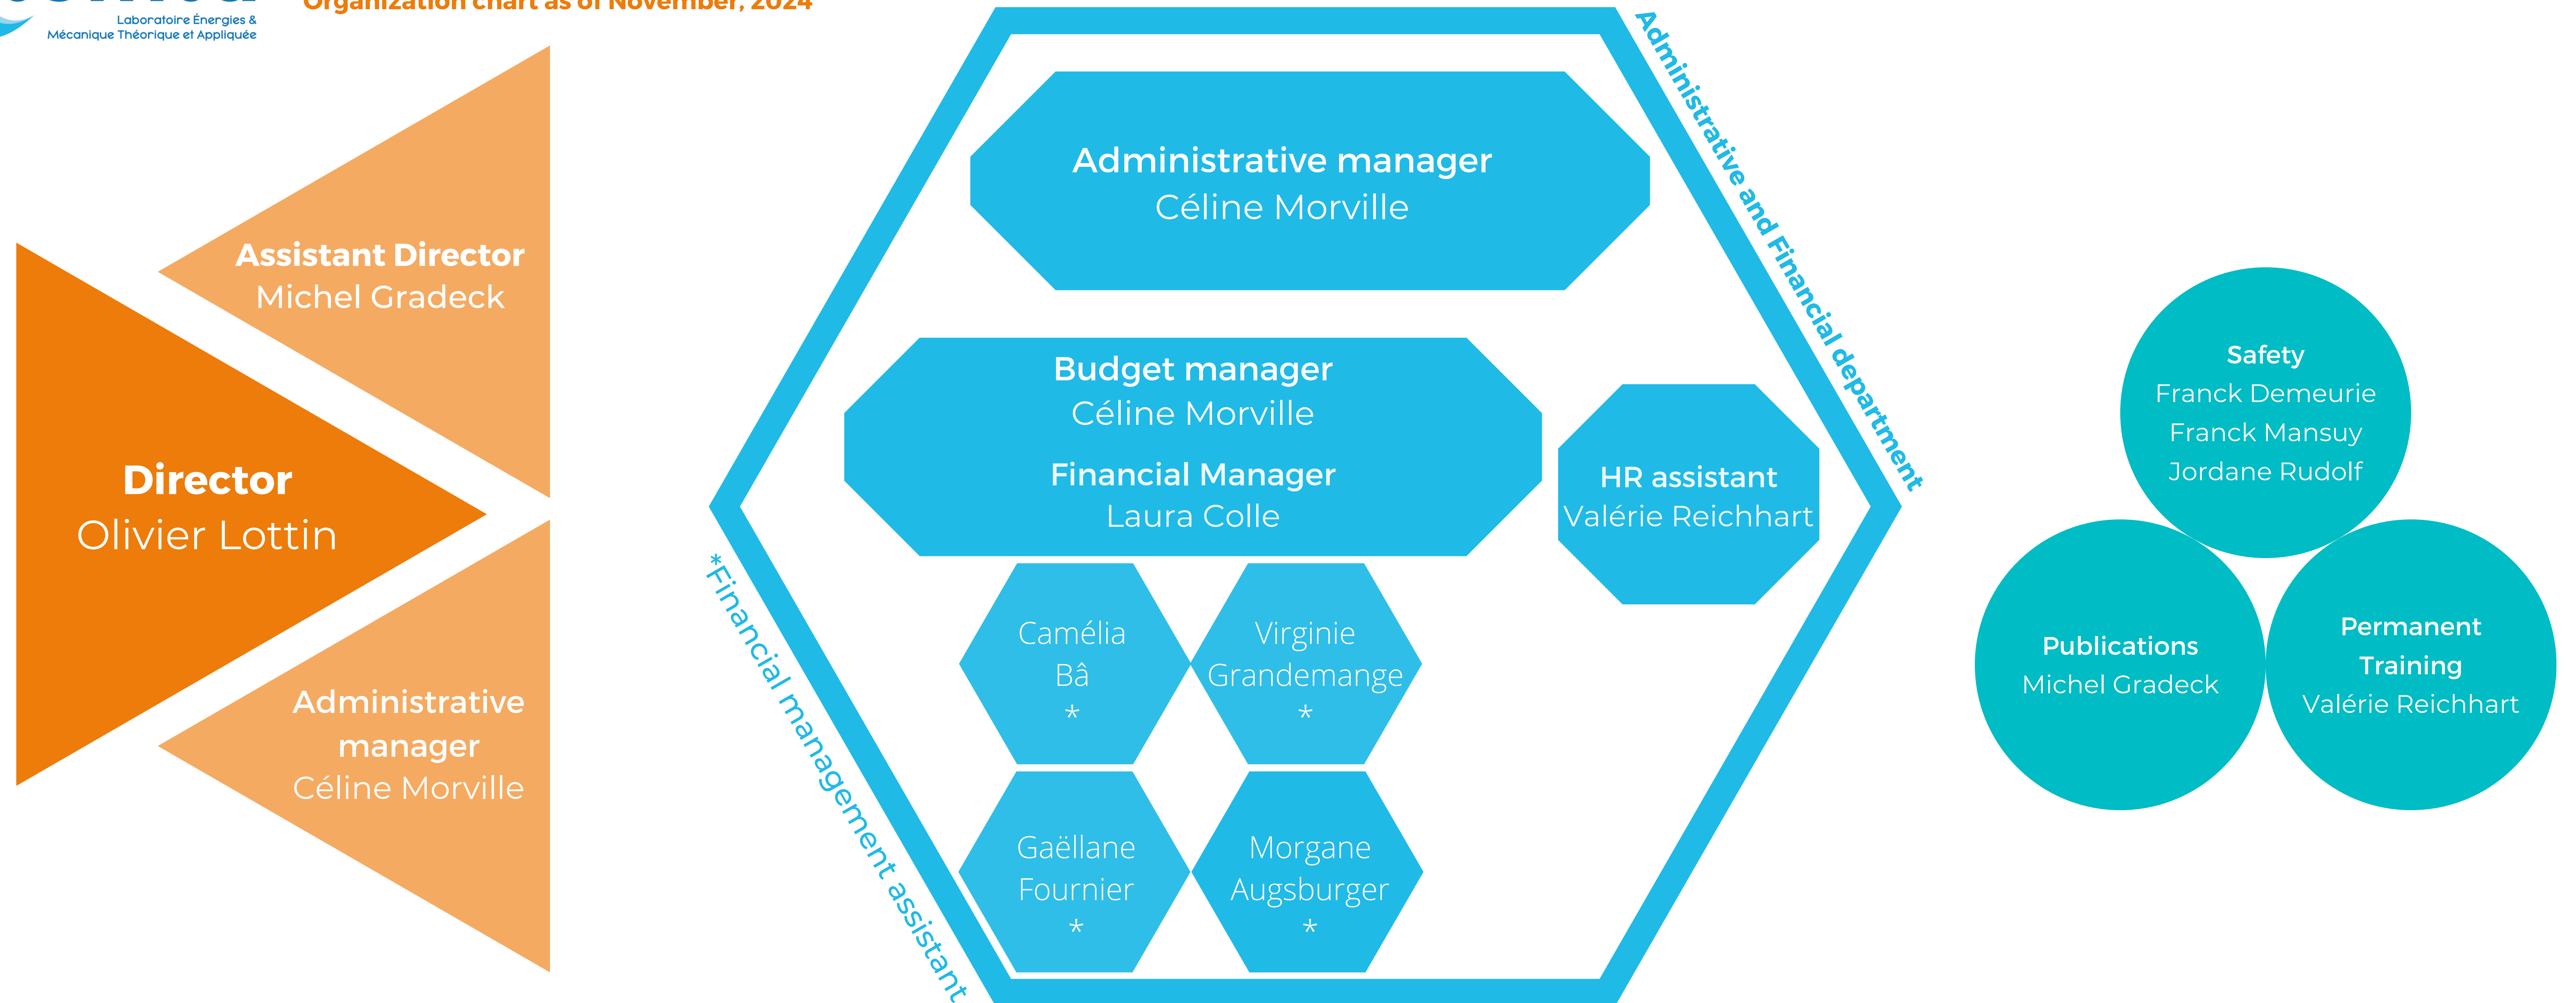

Organization chart as of November, 2024

Technical department

3 Research Groups

3 Research Groups

11 research teams
+ 1 transverse research team

Metrology platform

9 technical platforms, **7 of which have the Métro'NRJ label**

Scientific managers : Nicolas Louvet & Gilles Pernot
 Quality manager : Kévin Mozet
 Technical managers : Hadrien Chaynes & Christophe Morlot
 Animator coordinator : Ludovic Buhler

Technical referents for platforms