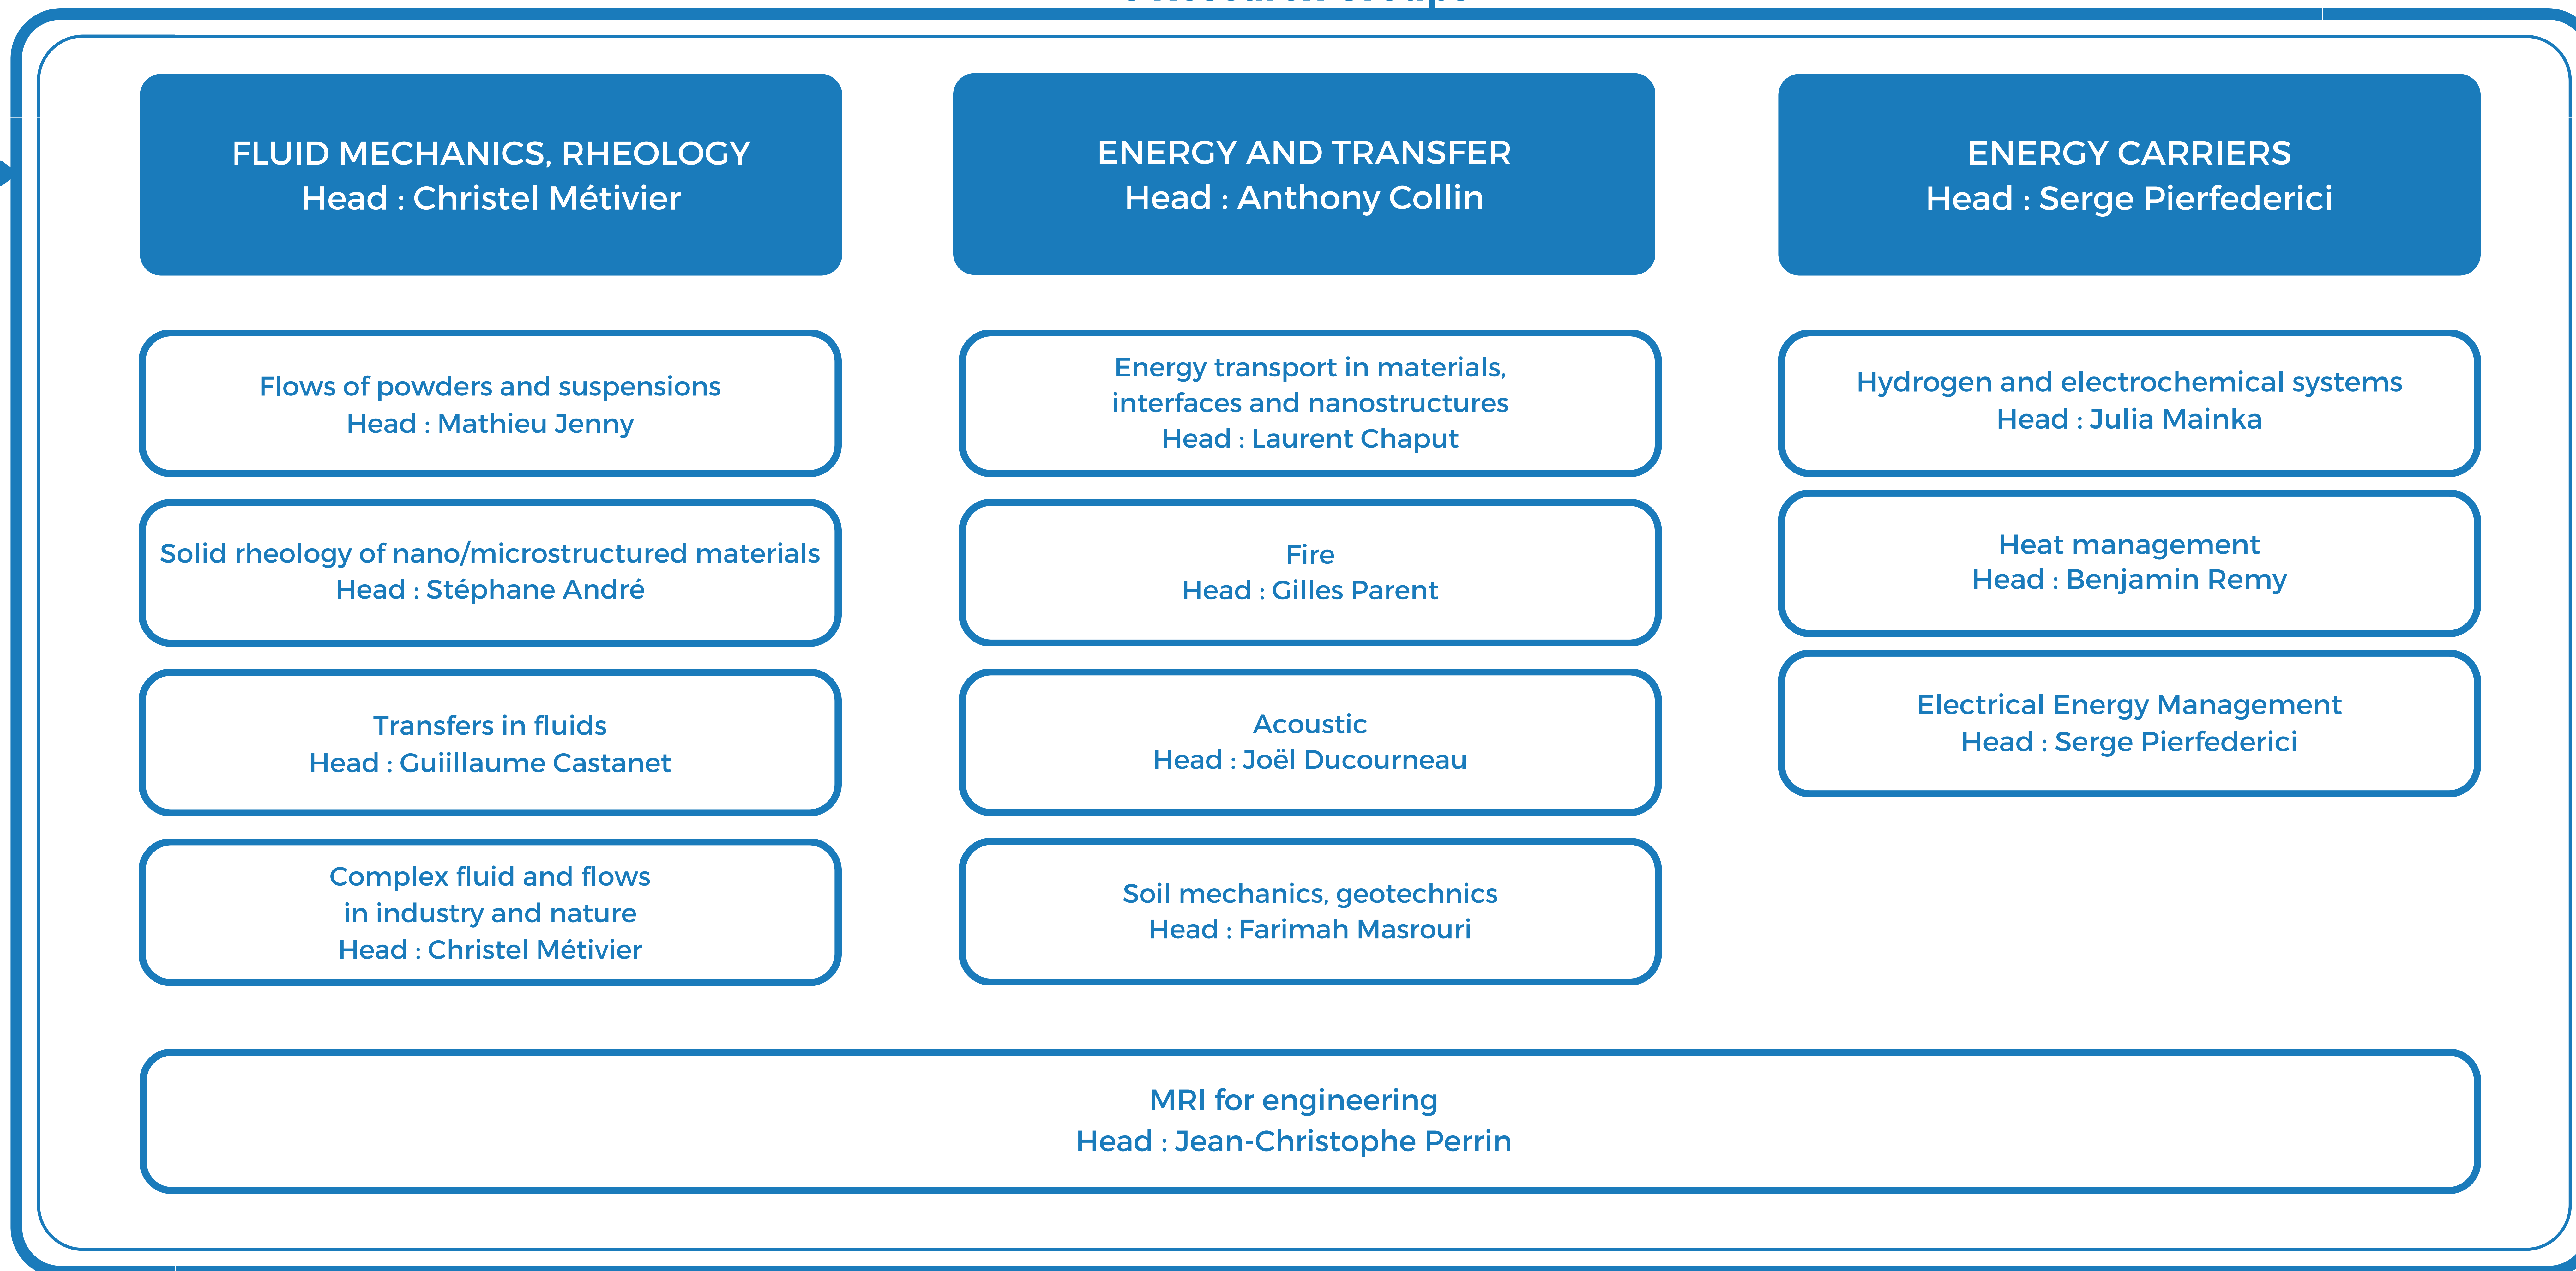

Organization chart as of December, 2024

Technical department

3 Research Groups

3 Research Groups

11 research teams
+ 1 transverse research team

Metrology platform

9 technical platforms, **7 of which have the Métro'NRJ label**