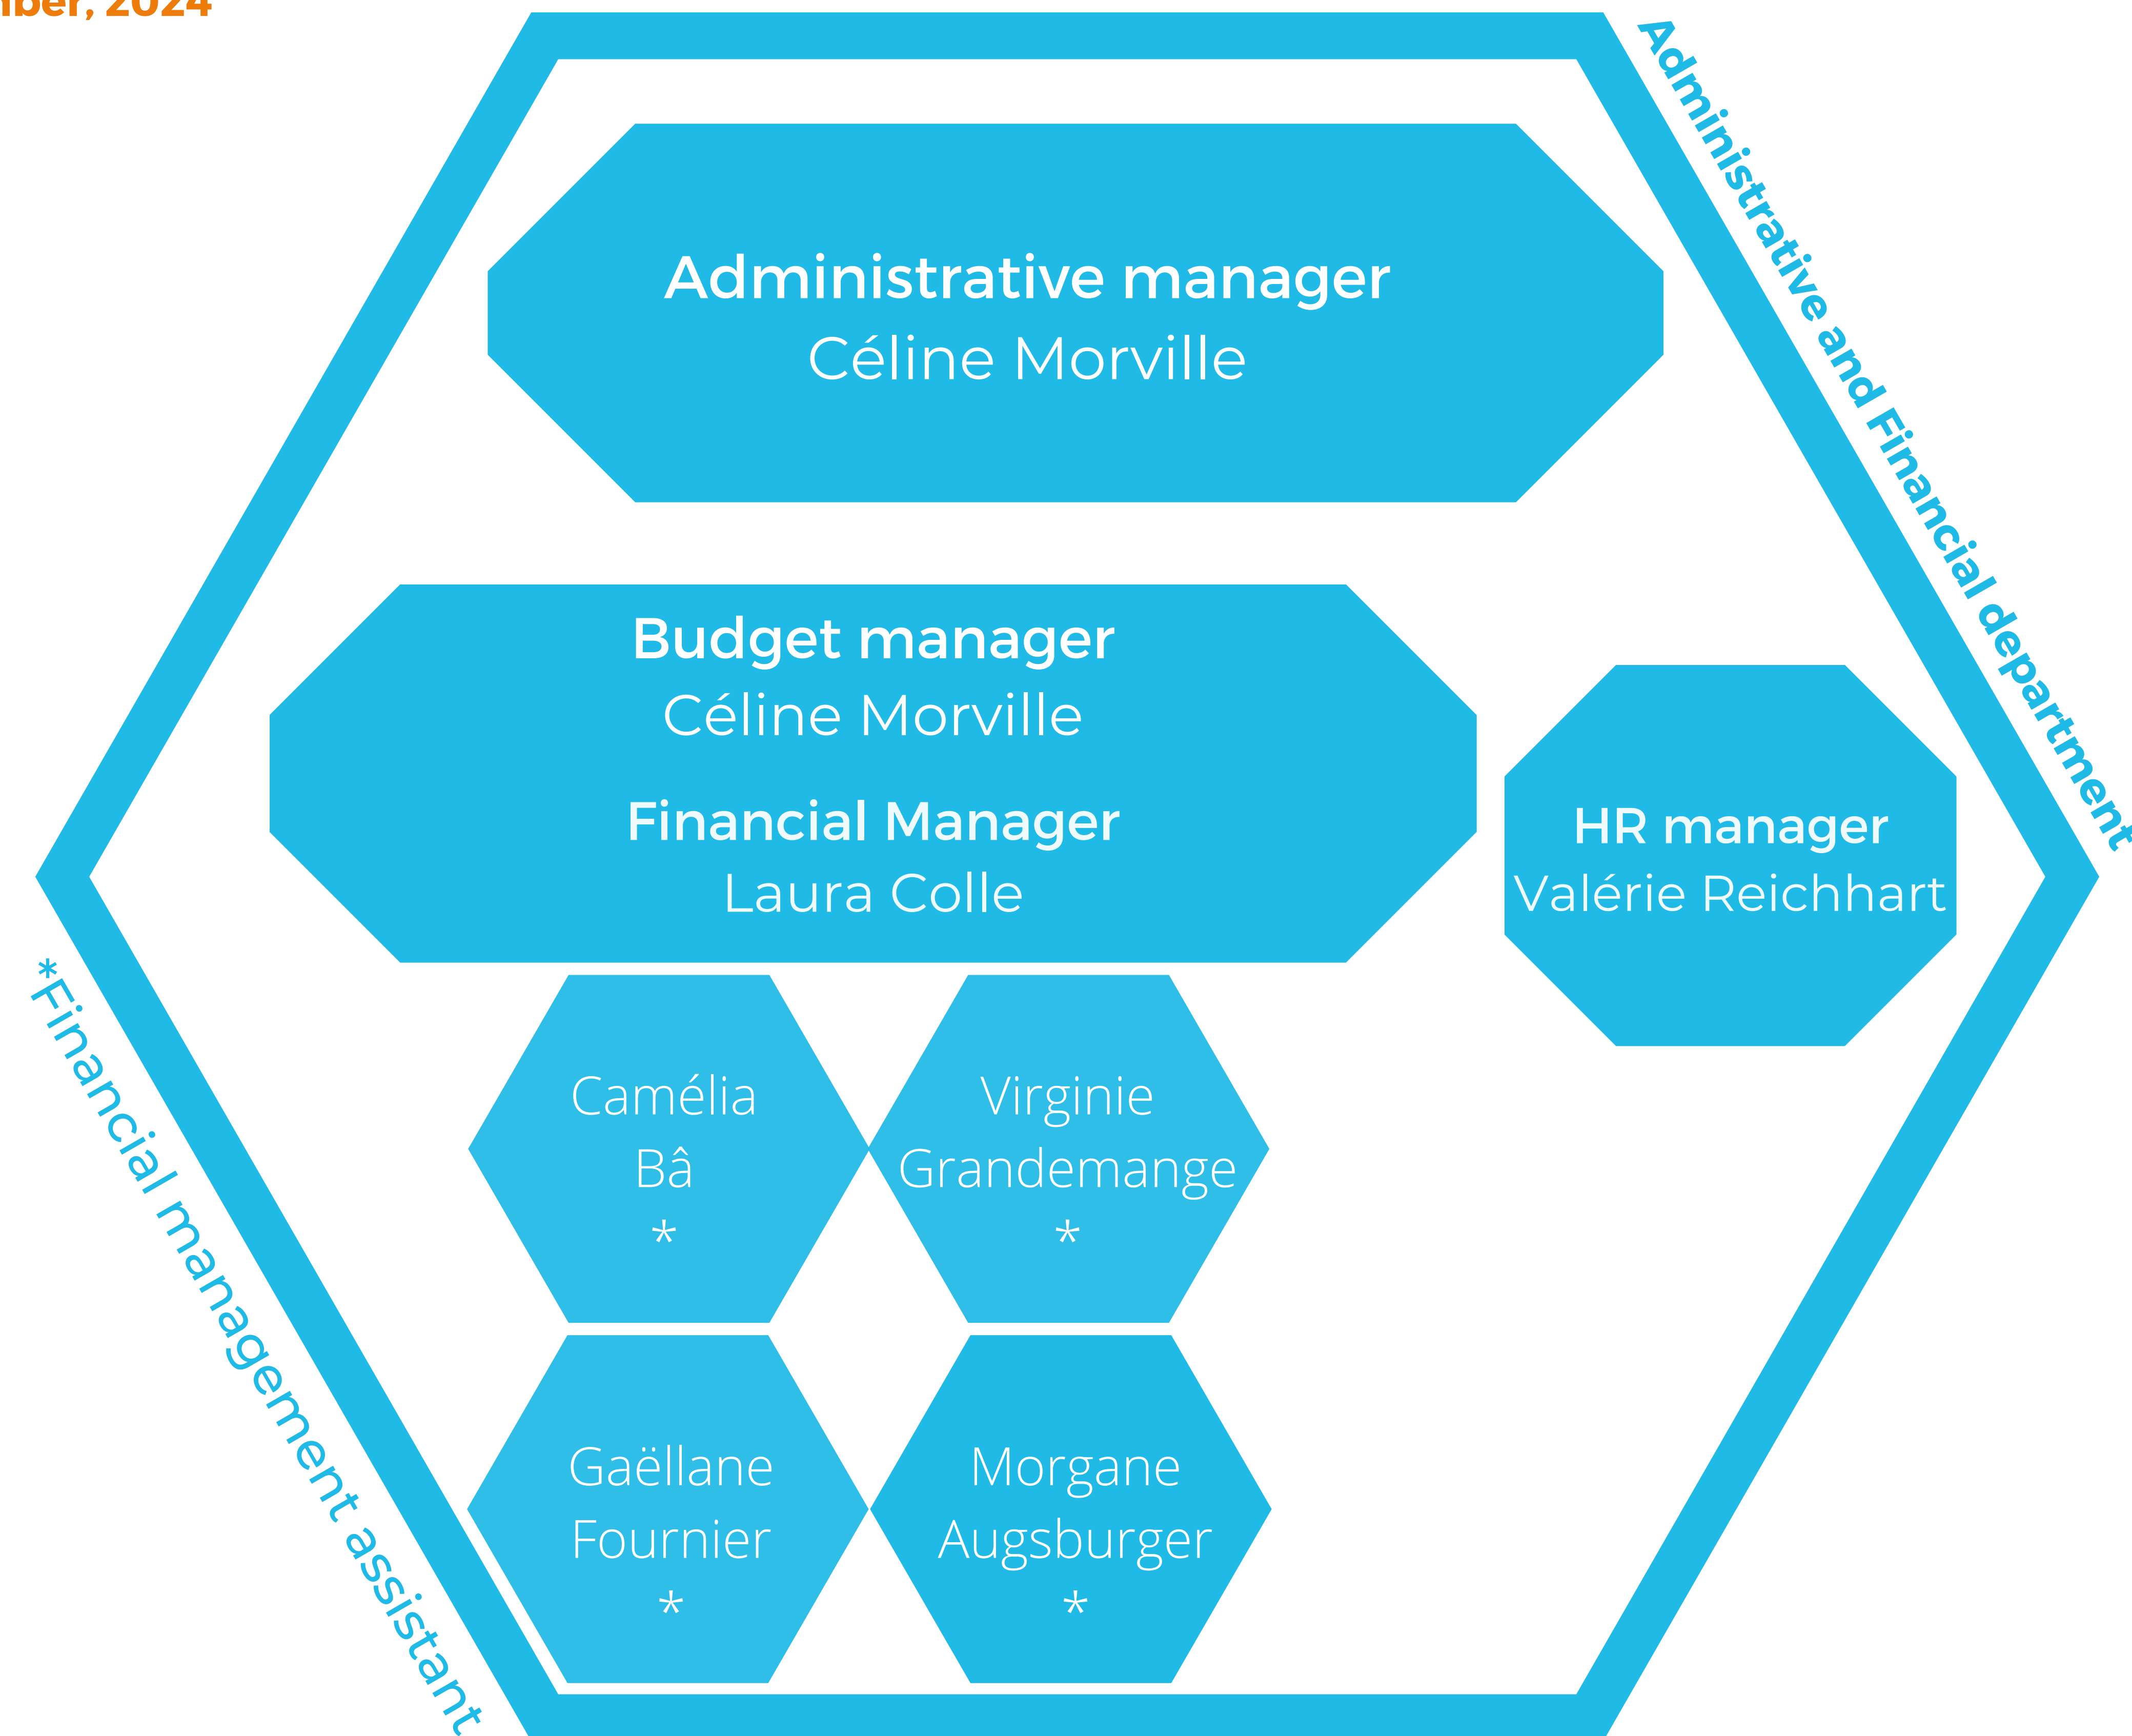

Organization chart as of December, 2024

Technical department

3 Research Groups

3 Research Groups

11 research teams
+ 1 transverse research team

Metrology platform

9 technical platforms, **7 of which have the Métro'NRJ label**

Scientific managers : Nicolas Louvet & Gilles Pernot
 Quality manager : Kévin Mozet
 Technical managers : Hadrien Chaynes & Christophe Morlot
 Animator coordinator : Ludovic Buhler

Technical referents for platforms